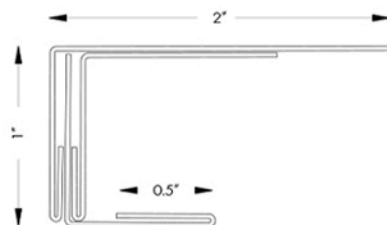

3.5", 5.5" & 9.5" Board widths with 1" Reveal

- Available in 10', 13', & 20' lengths
- Uses hidden clip attachment system
- All parts are available by piece - Mix & match to your liking
- Scale: 1:1
- Units: Inches
- Date: 06.19.2025

12603-123 Street NW
 EDMONTON, AB T5L 0H9
 TOLL FREE: 1-833-540-0589
www.luxarpro.com

Z - SUPPORT

U - SUPPORT

INCREASED THICKNESS
(LOAD BEARING)

BOX BASE

2 - PIECE J

J - CHANNEL

CHANNEL SIDING CLIP

STARTER STRIP

FINISH TRIM

3.5", 5.5" & 9.5" Board widths with 1" Reveal

- Available in 10', 13', & 20' lengths
- Uses hidden clip attachment system
- All parts are available by piece - Mix & match to your liking
- Scale: 1:1
- Units: Inches
- Date: 06.19.2025