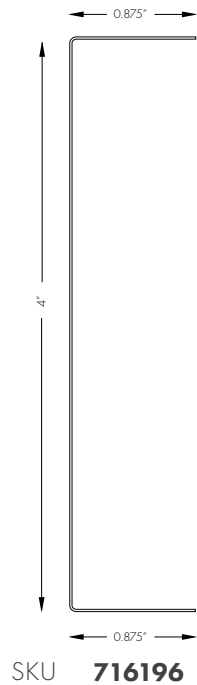

PROFILES

**SPECIFY TYPE A OR B
WHEN ORDERING**

NEO LUMBER 2 PCS 1" X 5.75" (NOMINAL) **TYPE A**

- (WCN) SKU **716209** 8'
- (WCN) SKU **716210** 10'
- (WCN) SKU **716212** 12'

- SKU **706209** 8'
- SKU **706210** 10'
- SKU **706212** 12'

INSERT

NEO LUMBER 2 PCS 1" X 5.75" (NOMINAL) **TYPE B**

- (WCN) SKU **716209** 8'
- (WCN) SKU **716210** 10'
- (WCN) SKU **716212** 12'

- SKU **706209** 8'
- SKU **706210** 10'
- SKU **706212** 12'

INSERT