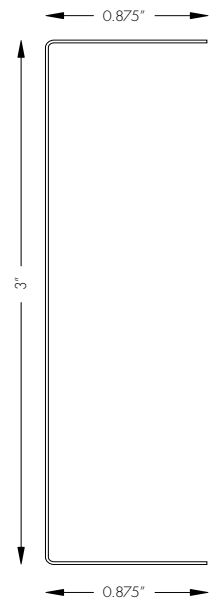

NEO LUMBER INSTALLATION GUIDE

PROFILES

**SPECIFY TYPE A OR B
WHEN ORDERING**

- (WCN) SKU **716205** 8'
- (WCN) SKU **716206** 10'
- (WCN) SKU **716208** 12'

- SKU **706205** 8'
- SKU **706206** 10'
- SKU **706208** 12'

INSERT

SKU **716198**

- (WCN) SKU **716205** 8'
- (WCN) SKU **716206** 10'
- (WCN) SKU **716208** 12'

- SKU **706205** 8'
- SKU **706206** 10'
- SKU **706208** 12'

SKU **716197**