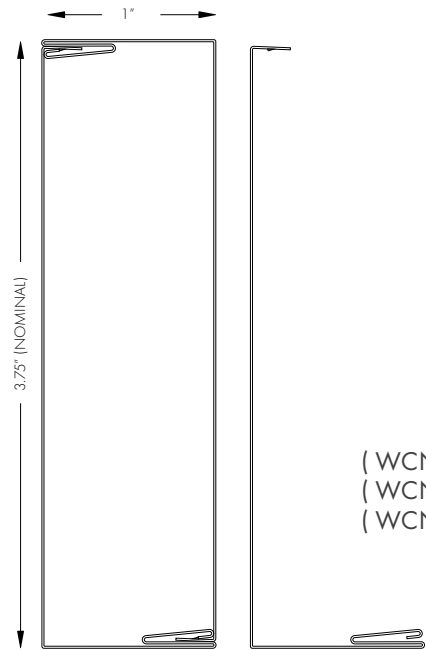

NEO LUMBER

PROFILES:

2.375" x 2.375"
&
3.375" x 3.375"

1" x 3.75"
&
1" x 5.75"

2" x 4.75"

ATTRIBUTES:

- 24ga Galvalume Steel, with KYNAR 500 paint
- Average 5 - 10 business days for Manufacturing
- Board or Fin Style Installation
- Available in many colour options including the West Coast Natural Series
- Available in 8', 10' & 12' lengths
- No minimum order per size or order
- 100% Recyclable - from 25% recycled material
- Incredibly easy installation

NEO LUMBER INSTALLATION GUIDE

PROFILES

NEO LUMBER 2 PCS 2.375" X 2.375"

- (WCN) SKU **716201** 8'
- (WCN) SKU **716202** 10'
- (WCN) SKU **716204** 12'

- SKU **706201** 8'
- SKU **706202** 10'
- SKU **706204** 12'

INSERT

SKU **716200**

NEO LUMBER 2 PCS 3.375" X 3.375"

- (WCN) SKU **716217** 8'
- (WCN) SKU **716218** 10'
- (WCN) SKU **716220** 12'

- SKU **706217** 8'
- SKU **706218** 10'
- SKU **706220** 12'

INSERT

SKU **716199**

NEO LUMBER INSTALLATION GUIDE

PROFILES

**SPECIFY TYPE A OR B
WHEN ORDERING**

NEO LUMBER 2 PCS 1" X 3.75" (NOMINAL) **TYPE A**

- (WCN) SKU **716205** 8'
- (WCN) SKU **716206** 10'
- (WCN) SKU **716208** 12'