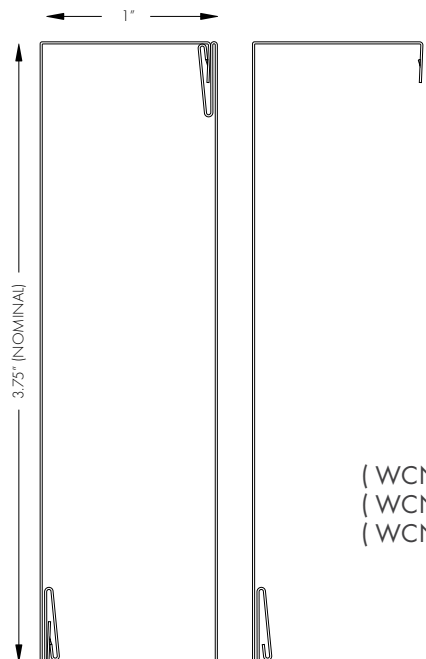

NEO LUMBER

PROFILES:

2.375" x 2.375"
&
3.375" x 3.375"

1" x 3.75"
&
1" x 5.75"

2" x 4.75"

ATTRIBUTES:

- 24ga Galvalume Steel, with KYNAR 500 paint
- Average 5 - 10 business days for Manufacturing
- Board or Fin Style Installation
- Available in many colour options including the West Coast Natural Series
- Available in 8', 10' & 12' lengths
- No minimum order per size or order
- 100% Recyclable - from 25% recycled material
- Incredibly easy installation

NEO LUMBER INSTALLATION GUIDE

PROFILES

**SPECIFY TYPE A OR B
WHEN ORDERING**

NEO LUMBER 2 PCS 1" X 3.75" (NOMINAL) **TYPE A**

- (WCN) SKU **716205** 8'
- (WCN) SKU **716206** 10'
- (WCN) SKU **716208** 12'

- SKU **706205** 8'
- SKU **706206** 10'
- SKU **706208** 12'

INSERT

SKU **716198**

NEO LUMBER 2 PCS 1" X 3.75" (NOMINAL) **TYPE B**

- (WCN) SKU **716205** 8'
- (WCN) SKU **716206** 10'
- (WCN) SKU **716208** 12'

- SKU **706205** 8'
- SKU **706206** 10'
- SKU **706208** 12'

INSERT

SKU **716197**

PROFILES

**SPECIFY TYPE A OR B
WHEN ORDERING**

NEO LUMBER 2 PCS 1" X 5.75" (NOMINAL) **TYPE A**

- (WCN) SKU **716209** 8'
- (WCN) SKU **716210** 10'
- (WCN) SKU **716212** 12'