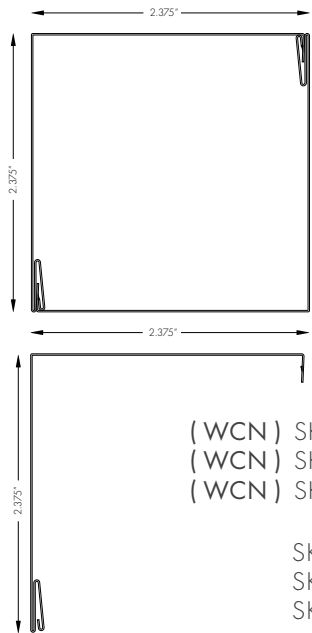

NEO LUMBER

PROFILES:

2.375" x 2.375"
&
3.375" x 3.375"

1" x 3.75"
&
1" x 5.75"

2" x 4.75"

ATTRIBUTES:

- 24ga Galvalume Steel, with KYNAR 500 paint
- Average 5 - 10 business days for Manufacturing
- Board or Fin Style Installation
- Available in many colour options including the West Coast Natural Series
- Available in 8', 10' & 12' lengths
- No minimum order per size or order
- 100% Recyclable - from 25% recycled material
- Incredibly easy installation

NEO LUMBER INSTALLATION GUIDE

PROFILES

NEO LUMBER 2 PCS 2.375" X 2.375"

- (WCN) SKU **716201** 8'
- (WCN) SKU **716202** 10'
- (WCN) SKU **716204** 12'

- SKU **706201** 8'
- SKU **706202** 10'
- SKU **706204** 12'

INSERT

SKU **716200**

NEO LUMBER 2 PCS 3.375" X 3.375"

- (WCN) SKU **716217** 8'
- (WCN) SKU **716218** 10'
- (WCN) SKU **716220** 12'

- SKU **706217** 8'
- SKU **706218** 10'
- SKU **706220** 12'

INSERT

SKU **716199**

NEO LUMBER INSTALLATION GUIDE

PROFILES

**SPECIFY TYPE A OR B
WHEN ORDERING**

NEO LUMBER 2 PCS 1" X 3.75" (NOMINAL) **TYPE A**

- (WCN) SKU **716205** 8'
- (WCN) SKU **716206** 10'
- (WCN) SKU **716208** 12'