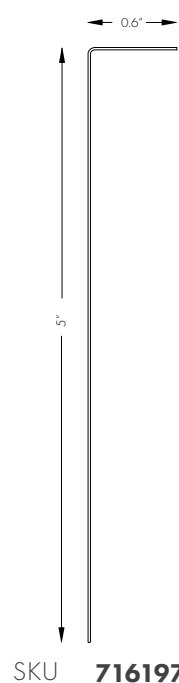

NEO LUMBER

PROFILES:

2.375" x 2.375"
&
3.375" x 3.375"

1" x 3.75"
&
1" x 5.75"

2" x 4.75"

ATTRIBUTES:

- 24ga Galvalume Steel, with KYNAR 500 paint
- Average 5 - 10 business days for Manufacturing
- Board or Fin Style Installation
- Available in many colour options including the West Coast Natural Series
- Available in 8', 10' & 12' lengths
- No minimum order per size or order
- 100% Recyclable - from 25% recycled material
- Incredibly easy installation

NEO LUMBER INSTALLATION GUIDE

PROFILES

NEO LUMBER 2 PCS 2.375" X 2.375"

- (WCN) SKU **716201** 8'
- (WCN) SKU **716202** 10'
- (WCN) SKU **716204** 12'

- SKU **706201** 8'
- SKU **706202** 10'
- SKU **706204** 12'

- SKU **706209** 8'
- SKU **706210** 10'
- SKU **706212** 12'

INSERT

NEO LUMBER 2 PCS 1" X 5.75" (NOMINAL) **TYPE B**

- (WCN) SKU **716209** 8'
- (WCN) SKU **716210** 10'
- (WCN) SKU **716212** 12'

- SKU **706209** 8'
- SKU **706210** 10'
- SKU **706212** 12'

INSERT

NEO LUMBER INSTALLATION GUIDE

PROFILES

**SPECIFY TYPE A OR B
WHEN ORDERING**

NEO LUMBER 2 PCS 2" X 4.75" (NOMINAL) **TYPE A**

- (WCN) SKU **716213** 8'
- (WCN) SKU **716214** 10'
- (WCN) SKU **716216** 12'