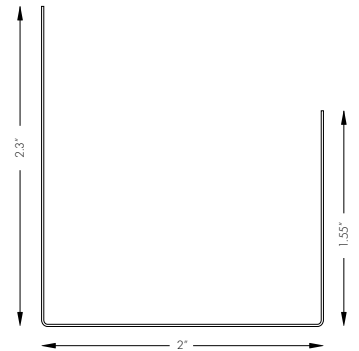

NEO LUMBER

PROFILES:

2.375" x 2.375"
&
3.375" x 3.375"

1" x 3.75"
&
1" x 5.75"

2" x 4.75"

ATTRIBUTES:

- 24ga Galvalume Steel, with KYNAR 500 paint
- Average 5 - 10 business days for Manufacturing
- Board or Fin Style Installation
- Available in many colour options including the West Coast Natural Series
- Available in 8', 10' & 12' lengths
- No minimum order per size or order
- 100% Recyclable - from 25% recycled material
- Incredibly easy installation

NEO LUMBER INSTALLATION GUIDE

PROFILES

NEO LUMBER 2 PCS 2.375" X 2.375"

- (WCN) SKU **716201** 8'
- (WCN) SKU **716202** 10'
- (WCN) SKU **716204** 12'

- SKU **706201** 8'
- SKU **706202** 10'
- SKU **706204** 12'

INSERT

SKU **716200**

NEO LUMBER 2 PCS 3.375" X 3.375"

- (WCN) SKU **716217** 8'
- (WCN) SKU **716218** 10'
- (WCN) SKU **716220** 12'

- SKU **706217** 8'
- SKU **706218** 10'
- SKU **706220** 12'

INSERT

SKU **716199**

NEO LUMBER INSTALLATION GUIDE

PROFILES

**SPECIFY TYPE A OR B
WHEN ORDERING**

NEO LUMBER 2 PCS 1" X 3.75" (NOMINAL) **TYPE A**

- (WCN) SKU **716205** 8'
- (WCN) SKU **716206** 10'
- (WCN) SKU **716208** 12'