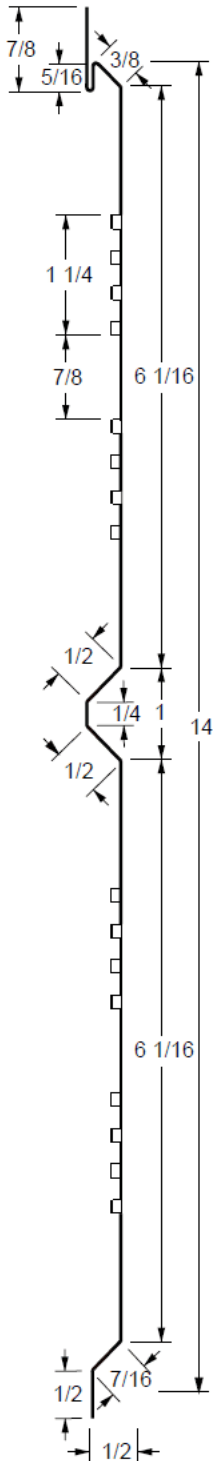

Double 7 - Two Panel Vented Soffit

Provides 9.216 sq. inches of venting per square foot of panel

Double 7 - Two Panel Smooth Soffit