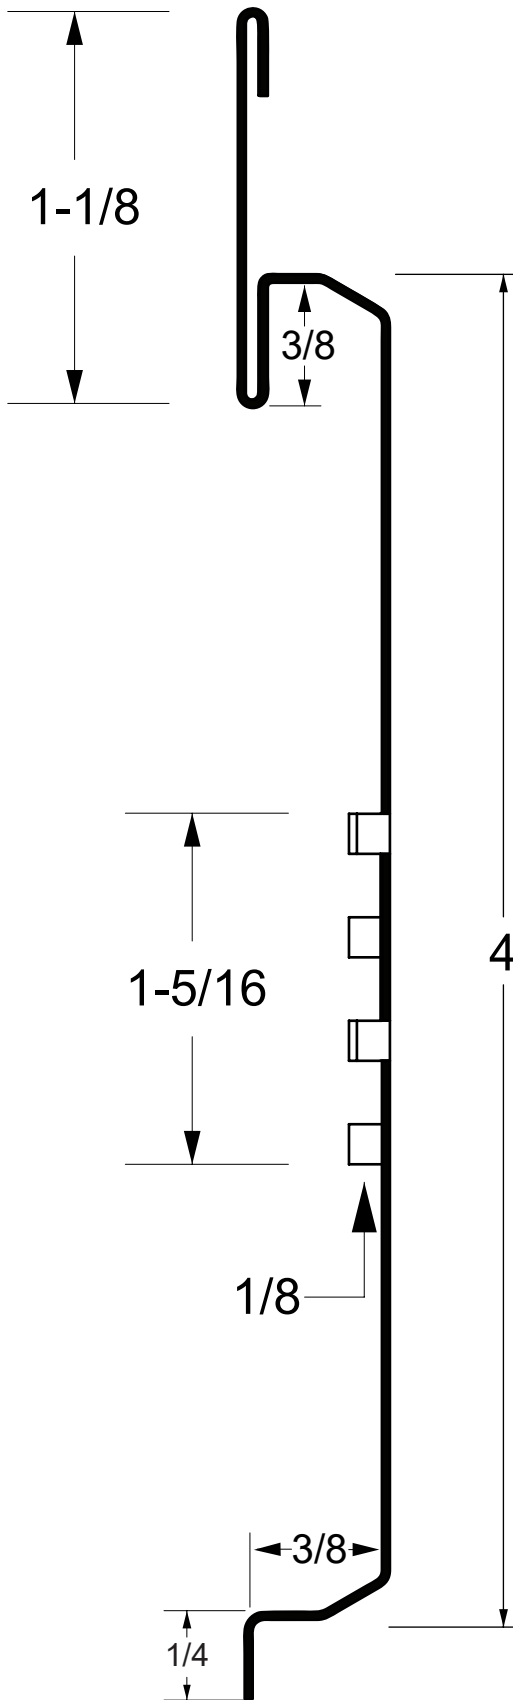

LUX 4" Vented V-Groove Soffit

Provides 8.064 sq. inches of venting per square foot