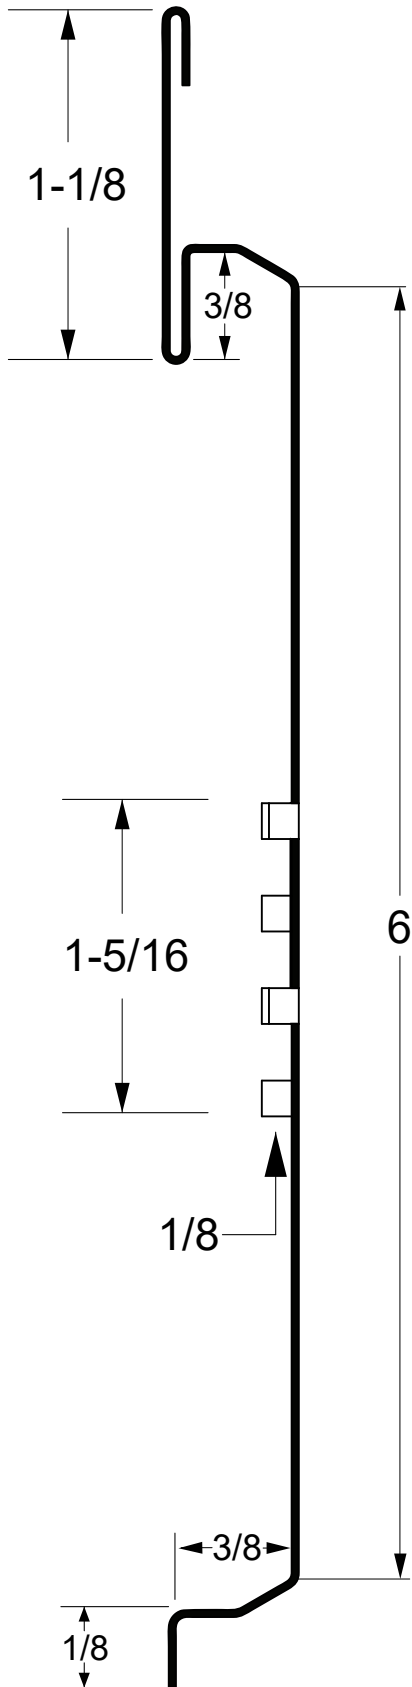

LUX 6" Vented V-Groove Soffit

Provides 5.376 sq. inches  
of venting per square foot