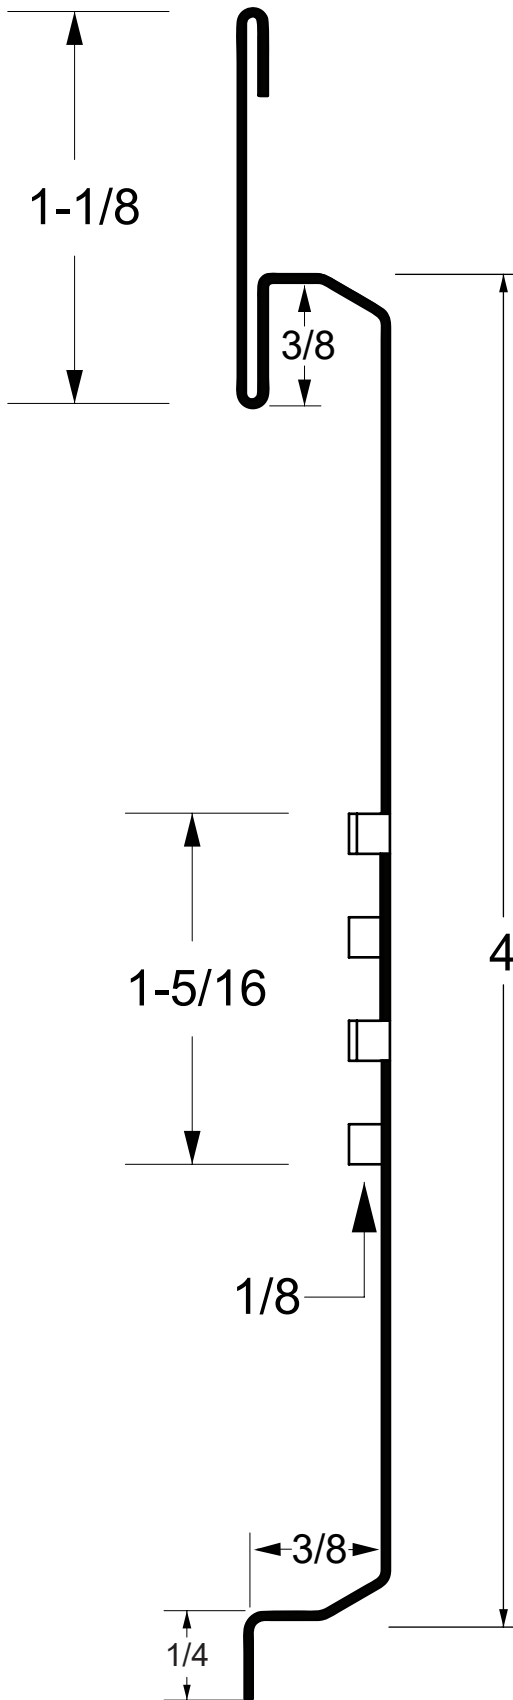

V-Groove Vented 4" Panel

Provides 8.064 sq. inches of venting per square foot